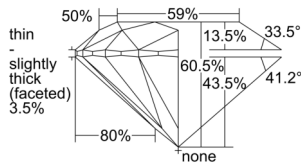

GIA®

FACSIMILE

GIA REPORT 3505532681

Verify this report at GIA.edu

GIA NATURAL DIAMOND DOSSIER®

October 01, 2024
GIA Report Number 3505532681
Shape and Cutting Style ..... Round Brilliant
Measurements ..... 4.22 - 4.24 x 2.56 mm

GRADING RESULTS

Carat Weight ..... 0.28 carat
Color Grade ..... G
Clarity Grade S11
Cut Grade ..... Excellent

ADDITIONAL GRADING INFORMATION

Polish ..... Excellent
Symmetry ..... Excellent
Fluorescence ..... Very Strong Blue
Clarity Characteristics ..... Cloud, Feather
Inscription(s): GIA 3505532681

PROPORTIONS

GRADING SCALES

GIA COLOR SCALE	GIA CLARITY SCALE	GIA CUT SCALE	
D	FLAWLESS	EXCELLENT	
E	INTERNALLY FLAWLESS		
F		VVS₁	VERY GOOD
G	VVS₂		
H	VS₁	GOOD	
I	VS₂		
J	S1₁	FAIR	
K	S1₂		
L	I₁	POOR	
M	I₂		
N	I₃		
O			
P			
Q			
R			
S			
T			
U			
V			
W			
X			
Y			
Z