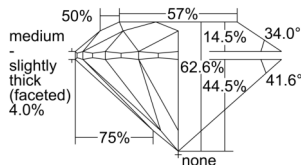

GIA®

FACSIMILE

GIA REPORT 3505532806

Verify this report at GIA.edu

GIA NATURAL DIAMOND DOSSIER®

October 01, 2024
GIA Report Number 3505532806
Shape and Cutting Style ..... Round Brilliant
Measurements ..... 3.62 - 3.64 x 2.27 mm

GRADING RESULTS

Carat Weight ..... 0.18 carat
Color Grade ..... H
Clarity Grade VS1
Cut Grade ..... Excellent

ADDITIONAL GRADING INFORMATION

Polish ..... Excellent
Symmetry ..... Excellent
Fluorescence ..... None
Clarity Characteristics..... Cloud, Pinpoint
Inscription(s): GIA 3505532806

PROPORTIONS

Profile to actual proportions

GRADING SCALES

GIA COLOR SCALE	GIA CLARITY SCALE	GIA CUT SCALE	
D	FLAWLESS	EXCELLENT	
E	INTERNALLY FLAWLESS		
F		VVS₁	VERY GOOD
G	VVS₂		
H	VS₁	GOOD	
I	VS₂		
J	SI₁	FAIR	
K	SI₂		
L	I₁	POOR	
M	I₂		
N	I₃		
O			
P			
Q			
R			
S			
T			
U			
V			
W			
X			
Y			
Z