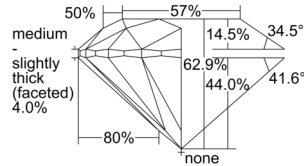

GIA®

FACSIMILE

GIA REPORT 3505534435

Verify this report at GIA.edu

GIA NATURAL DIAMOND DOSSIER®

September 30, 2024
GIA Report Number 3505534435
Shape and Cutting Style ..... Round Brilliant
Measurements ..... 4.94 - 4.96 x 3.11 mm

GRADING RESULTS

Carat Weight ..... 0.46 carat
Color Grade ..... E
Clarity Grade VVS1
Cut Grade ..... Excellent

ADDITIONAL GRADING INFORMATION

Polish ..... Excellent
Symmetry ..... Excellent
Fluorescence ..... None
Clarity Characteristics ..... Pinpoint, Cloud
Inscription(s): GIA 3505534435

PROPORTIONS

Profile to actual proportions

GRADING SCALES

GIA COLOR SCALE	GIA CLARITY SCALE	GIA CUT SCALE	
D	FLAWLESS	EXCELLENT	
E	INTERNALLY FLAWLESS		
F		VVS₁	VERY GOOD
G	VVS₂		
H	VS₁	GOOD	
I	VS₂		
J	SI₁	FAIR	
K	SI₂		
L	I₁	POOR	
M			
N			
O	I₂		
P			
Q	I₃		
R			
S			
T			
U			
V			
W			
X			
Y			
Z