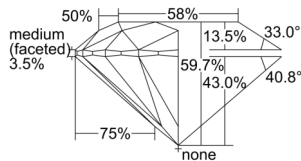

GIA®

FACSIMILE

GIA REPORT 3505539073

Verify this report at GIA.edu

GIA NATURAL DIAMOND DOSSIER®

October 04, 2024
GIA Report Number 3505539073
Shape and Cutting Style ..... Round Brilliant
Measurements ..... 5.77 - 5.80 x 3.46 mm

GRADING RESULTS

Carat Weight ..... 0.70 carat
Color Grade I
Clarity Grade VS2
Cut Grade ..... Excellent

ADDITIONAL GRADING INFORMATION

Polish ..... Excellent
Symmetry ..... Excellent
Fluorescence ..... None
Clarity Characteristics ..... Feather, Cloud, Crystal
Inscription(s): GIA 3505539073

PROPORTIONS

Profile to actual proportions

GRADING SCALES

GIA COLOR SCALE	GIA CLARITY SCALE	GIA CUT SCALE	
D	FLAWLESS	EXCELLENT	
E	INTERNALLY FLAWLESS		
F		VVS₁	VERY GOOD
G	VVS₂		
H	VS₁	GOOD	
I	VS₂		
J	SI₁	FAIR	
K	SI₂		
L	I₁	POOR	
M	I₂		
N	I₃		
O			
P			
Q			
R			
S			
T			
U			
V			
W			
X			
Y			
Z