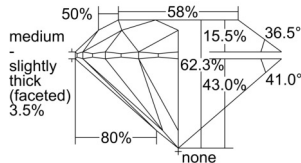

GIA®

FACSIMILE

GIA REPORT 3505543698

Verify this report at GIA.edu

GIA NATURAL DIAMOND DOSSIER®

October 03, 2024
GIA Report Number 3505543698
Shape and Cutting Style ..... Round Brilliant
Measurements ..... 5.15 - 5.18 x 3.22 mm

GRADING RESULTS

Carat Weight ..... 0.53 carat
Color Grade ..... G
Clarity Grade VS2
Cut Grade ..... Excellent

ADDITIONAL GRADING INFORMATION

Polish ..... Excellent
Symmetry ..... Excellent
Fluorescence ..... None
Clarity Characteristics ..... Cloud, Crystal
Inscription(s): GIA 3505543698

PROPORTIONS

GRADING SCALES

GIA COLOR SCALE	GIA CLARITY SCALE	GIA CUT SCALE	
D	FLAWLESS	EXCELLENT	
E	INTERNALLY FLAWLESS		
F		VVS₁	VERY GOOD
G	VVS₂		
H	VS₁	GOOD	
I	VS₂		
J	SI₁	FAIR	
K	SI₂		
L	I₁	POOR	
M	I₂		
N	I₃		
O			
P			
Q			
R			
S			
T			
U			
V			
W			
X			
Y			
Z