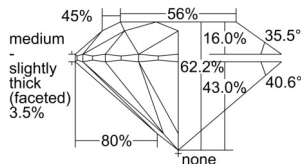

GIA®

FACSIMILE

GIA REPORT 3505544023

Verify this report at GIA.edu

GIA NATURAL DIAMOND DOSSIER®

October 01, 2024
GIA Report Number 3505544023
Shape and Cutting Style ..... Round Brilliant
Measurements ..... 4.49 - 4.51 x 2.80 mm

GRADING RESULTS

Carat Weight ..... 0.35 carat
Color Grade ..... H
Clarity Grade VS2
Cut Grade ..... Excellent

ADDITIONAL GRADING INFORMATION

Polish ..... Excellent
Symmetry ..... Excellent
Fluorescence ..... None
Clarity Characteristics ..... Crystal, Cloud
Inscription(s): GIA 3505544023

PROPORTIONS

Profile to actual proportions

GRADING SCALES

GIA COLOR SCALE	GIA CLARITY SCALE	GIA CUT SCALE	
COLOURLESS	FLAWLESS	EXCELLENT	
D	INTERNALLY FLAWLESS		
E	VERY VERY SLIGHTLY INCLUDED	VERY GOOD	
F			VVS₁
G		VVS₂	
H		VS₁	
I	GOOD		
J		VS₂	
K	SLIGHTLY INCLUDED	FAIR	
L			SI₁
M		SI₂	
N		POOR	
O	I₁		
P	I₂		
Q	I₃		
R			
S			
T			
U			
V			
W			
X			
Y			
Z