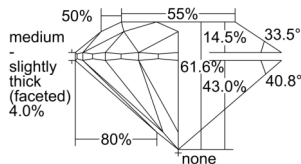

GIA®

FACSIMILE

GIA REPORT 3505555133

Verify this report at GIA.edu

GIA NATURAL DIAMOND DOSSIER®

October 03, 2024
GIA Report Number 3505555133
Shape and Cutting Style ..... Round Brilliant
Measurements ..... 4.83 - 4.86 x 2.99 mm

GRADING RESULTS

Carat Weight ..... 0.43 carat
Color Grade ..... J
Clarity Grade VVS1
Cut Grade ..... Excellent

ADDITIONAL GRADING INFORMATION

Polish ..... Excellent
Symmetry ..... Excellent
Fluorescence ..... None
Clarity Characteristics..... Pinpoint, Feather, Indented Natural
Inscription(s): GIA 3505555133

PROPORTIONS

Profile to actual proportions

GRADING SCALES

GIA COLOR SCALE	GIA CLARITY SCALE	GIA CUT SCALE
D	FLAWLESS	EXCELLENT
E	FLAWLESS	
F	INTERNALLY FLAWLESS	VERY GOOD
G	FLAWLESS	
H	VVS₁	GOOD
I	VVS₂	
J	VS₁	FAIR
K	VS₂	
L	SI₁	POOR
M	SI₂	
N	I₁	
O	I₂	
P	I₃	
Q		
R		
S		
T		
U		
V		
W		
X		
Y		
Z