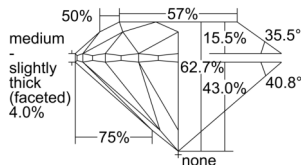

GIA®

FACSIMILE

GIA REPORT 3505555886

Verify this report at GIA.edu

GIA NATURAL DIAMOND DOSSIER®

October 03, 2024
GIA Report Number 3505555886
Shape and Cutting Style ..... Round Brilliant
Measurements ..... 5.60 - 5.65 x 3.53 mm

GRADING RESULTS

Carat Weight ..... 0.70 carat
Color Grade ..... J
Clarity Grade S11
Cut Grade ..... Excellent

ADDITIONAL GRADING INFORMATION

Polish ..... Excellent
Symmetry ..... Excellent
Fluorescence ..... None
Clarity Characteristics ..... Crystal, Feather
Inscription(s): GIA 3505555886

PROPORTIONS

Profile to actual proportions

GRADING SCALES

GIA COLOR SCALE	GIA CLARITY SCALE	GIA CUT SCALE	
D	FLAWLESS	EXCELLENT	
E	INTERNALLY FLAWLESS		
F		VVS₁	VERY GOOD
G	VVS₂		
H	VS₁	GOOD	
I	VS₂		
J	S1₁	FAIR	
K	S1₂		
L	I₁	POOR	
M	I₂		
N	I₃		
O			
P			
Q			
R			
S			
T			
U			
V			
W			
X			
Y			
Z