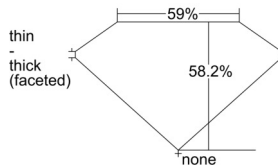

GIA®

FACSIMILE

GIA REPORT 3505560319

Verify this report at GIA.edu

GIA NATURAL DIAMOND DOSSIER®

October 04, 2024
GIA Report Number 3505560319
Shape and Cutting Style ..... Heart Brilliant
Measurements ..... 5.31 x 6.13 x 3.57 mm

GRADING RESULTS

Carat Weight ..... 0.70 carat
Color Grade ..... G
Clarity Grade VS1

ADDITIONAL GRADING INFORMATION

Polish ..... Excellent
Symmetry ..... Very Good
Fluorescence ..... None
Clarity Characteristics ..... Cloud, Feather, Pinpoint
Inscription(s): GIA 3505560319

PROPORTIONS

Profile not to actual proportions

GRADING SCALES

GIA COLOR SCALE		GIA CLARITY SCALE			
COLORLESS	D	VERY VERY SLIGHTLY INCLUDED	FLAWLESS		
	E		INTERNALLY FLAWLESS		
	F	VERY SLIGHTLY INCLUDED	VS₁		
	G		VS₂		
	H		VS₁		
	NEAR COLORLESS	I	SLIGHTLY INCLUDED	VS₂	
		J		SI₁	
		FAINT	K	INCLUDED	SI₂
			L		I₁
			M		I₂
VERTICALLY LIGHT	N	INCLUDED	I₃		
	O				
	P				
	Q				
	R				
LIGHT	S				
	T				
	U				
	V				
	W				
	X				
	Y				
	Z