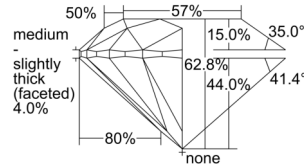

GIA®

FACSIMILE

GIA REPORT 3505563421

Verify this report at GIA.edu

GIA NATURAL DIAMOND DOSSIER®

October 08, 2024
GIA Report Number 3505563421
Shape and Cutting Style ..... Round Brilliant
Measurements ..... 5.80 - 5.83 x 3.65 mm

GRADING RESULTS

Carat Weight ..... 0.76 carat
Color Grade I
Clarity Grade VVS1
Cut Grade ..... Excellent

ADDITIONAL GRADING INFORMATION

Polish ..... Excellent
Symmetry ..... Excellent
Fluorescence ..... None
Clarity Characteristics ..... Pinpoint
Inscription(s): GIA 3505563421

PROPORTIONS

Profile to actual proportions

GRADING SCALES

GIA COLOR SCALE	GIA CLARITY SCALE	GIA CUT SCALE	
D	FLAWLESS	EXCELLENT	
E	INTERNALLY FLAWLESS		
F		VVS₁	VERY GOOD
G	VVS₂		
H	VS₁	GOOD	
I	VS₂		
J	SI₁	FAIR	
K	SI₂		
L	I₁	POOR	
M			
N			
O	I₂		
P			
Q	I₃		
R			
S			
T			
U			
V			
W			
X			
Y			
Z