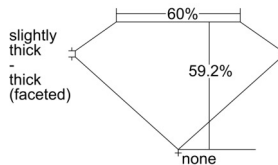

GIA®

FACSIMILE

GIA REPORT 3505568352

Verify this report at GIA.edu

GIA NATURAL DIAMOND DOSSIER®

October 04, 2024
GIA Report Number 3505568352
Shape and Cutting Style ..... Heart Brilliant
Measurements ..... 5.09 x 5.72 x 3.39 mm

GRADING RESULTS

Carat Weight ..... 0.59 carat
Color Grade ..... D
Clarity Grade VS2

ADDITIONAL GRADING INFORMATION

Polish ..... Excellent
Symmetry ..... Excellent
Fluorescence ..... None
Clarity Characteristics ..... Cloud
Inscription(s): GIA 3505568352

PROPORTIONS

Profile not to actual proportions

GRADING SCALES

GIA COLOR SCALE		GIA CLARITY SCALE			
COLORLESS	D	VERY VERY SLIGHTLY INCLUDED	FLAWLESS		
	E		INTERNALLY FLAWLESS		
	F		VVS₁		
	G		VVS₂		
	NEAR COLORLESS	H	VERY SLIGHTLY INCLUDED	VS₁	
		I		VS₂	
		FAINT	J	SLIGHTLY INCLUDED	SI₁
			K		SI₂
	L		I₁		
	M		I₂		
N	I₃				
P					
VERT LIGHT	Q	INCLUDED			
	R				
	S				
	T				
	U				
	V				
LIGHT	W				
	X				
	Y				
	Z