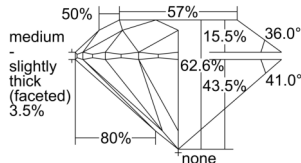

GIA®

FACSIMILE

GIA REPORT 3505577200

Verify this report at gia.edu

GIA NATURAL DIAMOND DOSSIER®

October 07, 2024
GIA Report Number 3505577200
Shape and Cutting Style ..... Round Brilliant
Measurements ..... 5.34 - 5.37 x 3.35 mm

GRADING RESULTS

Carat Weight ..... 0.59 carat
Color Grade ..... H
Clarity Grade S11
Cut Grade ..... Excellent

ADDITIONAL GRADING INFORMATION

Polish ..... Excellent
Symmetry ..... Excellent
Fluorescence ..... None
Clarity Characteristics..... Crystal, Cloud, Feather, Needle
Inscription(s): GIA 3505577200

PROPORTIONS

Profile to actual proportions

GRADING SCALES

GIA COLOR SCALE	GIA CLARITY SCALE	GIA CUT SCALE	
D	FLAWLESS	EXCELLENT	
E	INTERNALLY FLAWLESS		
F		VVS₁	VERY GOOD
G	VVS₂		
H	VS₁	GOOD	
I	VS₂		
J	S1₁	FAIR	
K	S1₂		
L	I₁	POOR	
M	I₂		
N	I₃		
O			
P			
Q			
R			
S			
T			
U			
V			
W			
X			
Y			
Z