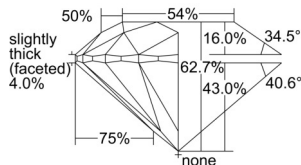

GIA®

FACSIMILE

GIA REPORT 3505584726

Verify this report at GIA.edu

GIA NATURAL DIAMOND DOSSIER®

October 07, 2024
GIA Report Number 3505584726
Shape and Cutting Style ..... Round Brilliant
Measurements ..... 5.89 - 5.93 x 3.71 mm

GRADING RESULTS

Carat Weight ..... 0.80 carat
Color Grade ..... D
Clarity Grade SI2
Cut Grade ..... Excellent

ADDITIONAL GRADING INFORMATION

Polish ..... Excellent
Symmetry ..... Excellent
Fluorescence ..... Medium Blue
Clarity Characteristics ..... Crystal
Inscription(s): GIA 3505584726

PROPORTIONS

Profile to actual proportions

GRADING SCALES

GIA COLOR SCALE	GIA CLARITY SCALE	GIA CUT SCALE	
D	FLAWLESS	EXCELLENT	
E	INTERNALLY FLAWLESS		
F		VVS₁	VERY GOOD
G	VVS₂		
H	VS₁	GOOD	
I	VS₂		
J	SI₁	FAIR	
K	SI₂		
L	I₁	POOR	
M			
N			
O	I₂		
P			
Q			
R	I₃		
S			
T			
U			
V			
W			
X			
Y			
Z