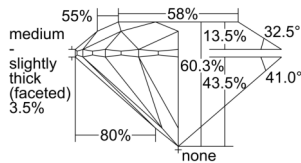

GIA®

FACSIMILE

GIA REPORT 3505585293

Verify this report at GIA.edu

GIA NATURAL DIAMOND DOSSIER®

October 08, 2024
GIA Report Number 3505585293
Shape and Cutting Style ..... Round Brilliant
Measurements ..... 4.49 - 4.52 x 2.72 mm

GRADING RESULTS

Carat Weight ..... 0.33 carat
Color Grade ..... F
Clarity Grade S11
Cut Grade ..... Excellent

ADDITIONAL GRADING INFORMATION

Polish ..... Excellent
Symmetry ..... Excellent
Fluorescence ..... None
Clarity Characteristics ..... Cloud, Crystal, Feather
Inspection(s): GIA 3505585293

PROPORTIONS

Profile to actual proportions

GRADING SCALES

GIA COLOR SCALE	GIA CLARITY SCALE	GIA CUT SCALE	
D	FLAWLESS	EXCELLENT	
E	INTERNALLY FLAWLESS		
F		VVS₁	VERY GOOD
G	VVS₂		
H	VS₁	GOOD	
I	VS₂		
J	S1₁	FAIR	
K	S1₂		
L	I₁	POOR	
M	I₂		
N	I₃		
O			
P			
Q			
R			
S			
T			
U			
V			
W			
X			
Y			
Z