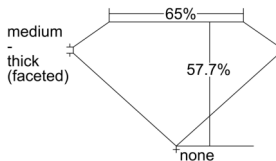

GIA®

FACSIMILE

GIA REPORT 3505589397

Verify this report at GIA.edu

GIA NATURAL DIAMOND DOSSIER®

October 08, 2024
GIA Report Number 3505589397
Shape and Cutting Style ..... Heart Brilliant
Measurements ..... 4.50 x 5.18 x 2.99 mm

GRADING RESULTS

Carat Weight ..... 0.40 carat
Color Grade ..... H
Clarity Grade VVS1

ADDITIONAL GRADING INFORMATION

Polish ..... Excellent
Symmetry ..... Very Good
Fluorescence ..... Medium Blue
Clarity Characteristics..... Pinpoint, Internal Graining, Feather,
Indented Natural

Inscription(s): GIA 3505589397

PROPORTIONS

Profile not to actual proportions

GRADING SCALES

GIA COLOR SCALE		GIA CLARITY SCALE			
COLORLESS	D	VERY VERY SLIGHTLY INCLUDED	FLAWLESS		
	E		INTERNALLY FLAWLESS		
	F	VERY SLIGHTLY INCLUDED	VVS₁		
	G		VVS₂		
	H		VS₁		
	NEAR COLORLESS	I	SLIGHTLY INCLUDED	VS₂	
		J		SI₁	
		FAINT	K	INCLUDED	SI₂
			L		I₁
			M		I₂
VERT LIGHT	N	LIGHT	I₃		
	O				
	P				
	Q				
	R