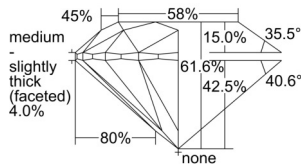

GIA®

FACSIMILE

GIA REPORT 3505589572

Verify this report at GIA.edu

GIA NATURAL DIAMOND DOSSIER®

October 08, 2024
GIA Report Number 3505589572
Shape and Cutting Style ..... Round Brilliant
Measurements ..... 3.64 - 3.66 x 2.25 mm

GRADING RESULTS

Carat Weight ..... 0.18 carat
Color Grade ..... H
Clarity Grade VS1
Cut Grade ..... Excellent

ADDITIONAL GRADING INFORMATION

Polish ..... Excellent
Symmetry ..... Excellent
Fluorescence ..... Faint
Clarity Characteristics ..... Crystal, Cloud
Inscription(s): GIA 3505589572

PROPORTIONS

Profile to actual proportions

GRADING SCALES

GIA COLOR SCALE	GIA CLARITY SCALE	GIA CUT SCALE	
D	FLAWLESS	EXCELLENT	
E	INTERNALLY FLAWLESS		
F		VVS₁	VERY GOOD
G	VVS₂		
H	VS₁	GOOD	
I	VS₂		
J	SI₁	FAIR	
K	SI₂		
L	I₁	POOR	
M			
N			
O	I₂		
P			
Q	I₃		
R			
S			
T			
U			
V			
W			
X			
Y			
Z