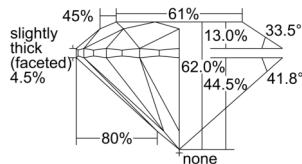

GIA®

FACSIMILE

GIA REPORT 3505592224

Verify this report at GIA.edu

GIA NATURAL DIAMOND DOSSIER®

October 08, 2024
GIA Report Number 3505592224
Shape and Cutting Style ..... Round Brilliant
Measurements ..... 4.69 - 4.73 x 2.92 mm

GRADING RESULTS

Carat Weight ..... 0.40 carat
Color Grade ..... F
Clarity Grade VVS2
Cut Grade ..... Excellent

ADDITIONAL GRADING INFORMATION

Polish ..... Excellent
Symmetry ..... Excellent
Fluorescence ..... None
Clarity Characteristics..... Feather, Pinpoint, Cloud, Indented
Natural

Inscription(s): GIA 3505592224

PROPORTIONS

Profile to actual proportions