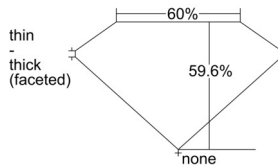

GIA®

FACSIMILE

GIA REPORT 3505599811

Verify this report at GIA.edu

GIA NATURAL DIAMOND DOSSIER®

October 09, 2024
GIA Report Number 3505599811
Shape and Cutting Style ..... Heart Brilliant
Measurements ..... 4.59 x 5.32 x 3.17 mm

GRADING RESULTS

Carat Weight ..... 0.46 carat
Color Grade ..... E
Clarity Grade VVS1

ADDITIONAL GRADING INFORMATION

Polish ..... Excellent
Symmetry ..... Excellent
Fluorescence ..... None
Clarity Characteristics..... Cavity, Feather, Extra Facet
Inspection(s): GIA 3505599811

PROPORTIONS

Profile not to actual proportions

GRADING SCALES

GIA COLOR SCALE		GIA CLARITY SCALE			
COLORLESS	D	VERY VERY SLIGHTLY INCLUDED	FLAWLESS		
	E		INTERNALLY FLAWLESS		
	F		VVS₁		
	NEAR COLORLESS	G	VERY SLIGHTLY INCLUDED	VVS₂	
		H		VS₁	
		FANT	I	SLIGHTLY INCLUDED	VS₂
			J		SI₁
	LIGHT	K	INCLUDED	SI₂	
		L		I₁	
		M		I₂	
N		NOT GRADED	I₃		
O					
P					
Q					
R					
S					
T					
U					
V					
W					
X					
Y					
Z