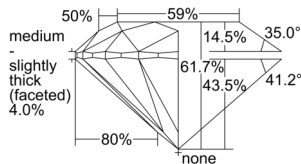

GIA®

FACSIMILE

GIA REPORT 3505606533

Verify this report at GIA.edu

GIA NATURAL DIAMOND DOSSIER®

October 10, 2024
GIA Report Number 3505606533
Shape and Cutting Style ..... Round Brilliant
Measurements ..... 4.31 - 4.34 x 2.67 mm

GRADING RESULTS

Carat Weight ..... 0.30 carat
Color Grade ..... G
Clarity Grade S11
Cut Grade ..... Excellent

ADDITIONAL GRADING INFORMATION

Polish ..... Excellent
Symmetry ..... Excellent
Fluorescence ..... None
Clarity Characteristics ..... Crystal, Cloud, Feather
Inscription(s): GIA 3505606533

PROPORTIONS

Profile to actual proportions

GRADING SCALES

GIA COLOR SCALE	GIA CLARITY SCALE	GIA CUT SCALE	
D	FLAWLESS	EXCELLENT	
E	INTERNALLY FLAWLESS		
F		VVS₁	VERY GOOD
G	VVS₂		
H	VS₁	GOOD	
I	VS₂		
J	S1₁	FAIR	
K	S1₂		
L	I₁	POOR	
M	I₂		
N	I₃		
O			
P			
Q			
R			
S			
T			
U			
V			
W			
X			
Y			
Z