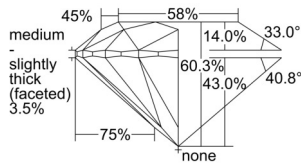

GIA®

FACSIMILE

GIA REPORT 3505624031

Verify this report at GIA.edu

GIA NATURAL DIAMOND DOSSIER®

October 16, 2024
GIA Report Number 3505624031
Shape and Cutting Style ..... Round Brilliant
Measurements ..... 4.71 - 4.73 x 2.84 mm

GRADING RESULTS

Carat Weight ..... 0.39 carat
Color Grade ..... G
Clarity Grade VS1
Cut Grade ..... Excellent

ADDITIONAL GRADING INFORMATION

Polish ..... Excellent
Symmetry ..... Excellent
Fluorescence ..... Strong Blue
Clarity Characteristics ..... Crystal, Pinpoint
Inscription(s): GIA 3505624031

PROPORTIONS

Profile to actual proportions

GRADING SCALES

GIA COLOR SCALE	GIA CLARITY SCALE	GIA CUT SCALE	
D	FLAWLESS	EXCELLENT	
E	INTERNALLY FLAWLESS		
F		VVS₁	VERY GOOD
G	VVS₂		
H	VS₁	GOOD	
I	VS₂		
J	SI₁	FAIR	
K	SI₂		
L	I₁	POOR	
M	I₂		
N	I₃		
O			
P			
Q			
R			
S			
T			
U			
V			
W			
X			
Y			
Z