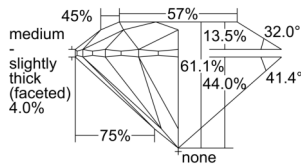

GIA®

FACSIMILE

GIA REPORT 3505627666

Verify this report at GIA.edu

GIA NATURAL DIAMOND DOSSIER®

October 11, 2024
GIA Report Number 3505627666
Shape and Cutting Style ..... Round Brilliant
Measurements ..... 4.32 - 4.35 x 2.65 mm

GRADING RESULTS

Carat Weight ..... 0.30 carat
Color Grade ..... F
Clarity Grade VS1
Cut Grade ..... Excellent

ADDITIONAL GRADING INFORMATION

Polish ..... Excellent
Symmetry ..... Very Good
Fluorescence ..... None
Clarity Characteristics..... Crystal, Feather, Cloud, Pinpoint
Inscription(s): GIA 3505627666

PROPORTIONS

Profile to actual proportions