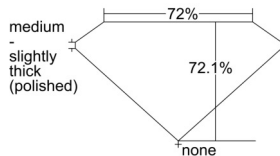

GIA®

FACSIMILE

GIA REPORT 3505629661

Verify this report at GIA.edu

GIA NATURAL DIAMOND DOSSIER®

October 14, 2024
GIA Report Number 3505629661
Shape and Cutting Style ..... Square Modified Brilliant
Measurements ..... 4.47 x 4.35 x 3.14 mm

GRADING RESULTS

Carat Weight ..... 0.51 carat
Color Grade ..... E
Clarity Grade SI1

ADDITIONAL GRADING INFORMATION

Polish ..... Excellent
Symmetry ..... Excellent
Fluorescence ..... None
Clarity Characteristics ..... Cloud, Feather
Inscription(s): GIA 3505629661

PROPORTIONS

Profile not to actual proportions

GRADING SCALES

GIA COLOR SCALE		GIA CLARITY SCALE		
COLORLESS	D	VERY VERY SLIGHTLY INCLUDED	FLAWLESS	
	E		INTERNALLY FLAWLESS	
	F		VVS₁	
	G		VVS₂	
	NEAR COLORLESS	H	VERY SLIGHTLY INCLUDED	VS₁
		I		VS₂
		J	SLIGHTLY INCLUDED	SI₁
		K		SI₂
	FAINT	L	INCLUDED	I₁
		M		I₂
N		I₃		
O				
LIGHT		P		
		Q		
		R		
		S