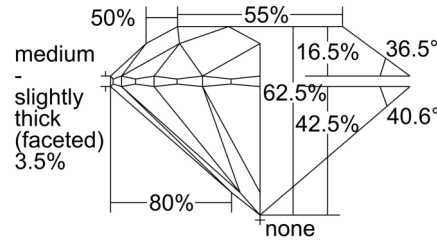

GIA NATURAL DIAMOND GRADING REPORT

October 14, 2024
GIA Report Number 3505642042
Shape and Cutting Style ..... Round Brilliant
Measurements ..... 6.52 - 6.54 x 4.08 mm

GRADING RESULTS

Carat Weight ..... 1.07 carat
Color Grade ..... F
Clarity Grade VVS1
Cut Grade ..... Excellent

ADDITIONAL GRADING INFORMATION

Polish ..... Excellent
Symmetry ..... Excellent
Fluorescence ..... Faint
Inscription(s): GIA 3505642042

PROPORTIONS

Profile to actual proportions