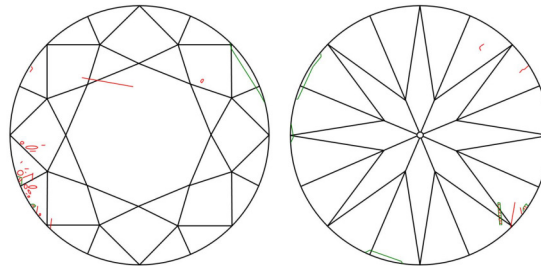

GIA NATURAL DIAMOND GRADING REPORT

October 15, 2024  
 GIA Report Number ..... 3505652417  
 Shape and Cutting Style ..... Round Brilliant  
 Measurements ..... 8.21 - 8.25 x 4.88 mm

GRADING RESULTS

Carat Weight ..... 2.00 carat  
 Color Grade ..... L  
 Clarity Grade ..... S11  
 Cut Grade ..... Excellent

ADDITIONAL GRADING INFORMATION

Polish ..... Excellent  
 Symmetry ..... Excellent  
 Fluorescence ..... Medium Blue

Inscription(s): GIA 3505652417

**Comments:** Clouds are not shown. Pinpoints are not shown.

PROPORTIONS

Profile to actual proportions

CLARITY CHARACTERISTICS

KEY TO SYMBOLS\*

- Feather
- Crystal
- Cavity
- Needle
- Natural

\* Red symbols denote internal characteristics (inclusions). Green or black symbols denote external characteristics (blemishes). Diagram is an approximate representation of the diamond, and symbols shown indicate type, position, and approximate size of clarity characteristics. All clarity characteristics may not be shown. Details of finish are not shown.