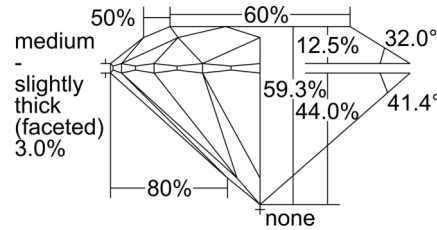

GIA NATURAL DIAMOND GRADING REPORT

October 15, 2024  
 GIA Report Number ..... 3505652417  
 Shape and Cutting Style ..... Round Brilliant  
 Measurements ..... 8.21 - 8.25 x 4.88 mm

GRADING RESULTS

Carat Weight ..... 2.00 carat  
 Color Grade ..... L  
 Clarity Grade ..... S11  
 Cut Grade ..... Excellent

PROPORTIONS

Profile to actual proportions

CLARITY CHARACTERISTICS

KEY TO SYMBOLS\*

- Feather
- Crystal
- Cavity
- Needle
- Natural

\* Red symbols denote internal characteristics (inclusions). Green or black symbols denote external characteristics (blemishes). Diagram is an approximate representation of the diamond, and symbols shown indicate type, position, and approximate size of clarity characteristics. All clarity characteristics may not be shown. Details of finish are not shown.