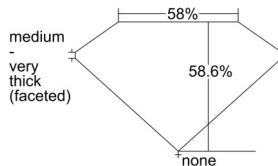

GIA®

FACSIMILE

GIA REPORT 3505663996

Verify this report at GIA.edu

GIA NATURAL DIAMOND DOSSIER®

October 15, 2024
GIA Report Number 3505663996
Shape and Cutting Style ..... Heart Brilliant
Measurements ..... 4.76 x 5.59 x 3.27 mm

GRADING RESULTS

Carat Weight ..... 0.53 carat
Color Grade ..... F
Clarity Grade VS2

ADDITIONAL GRADING INFORMATION

Polish ..... Excellent
Symmetry ..... Excellent
Fluorescence ..... None
Clarity Characteristics ..... Feather, Crystal
Inscription(s): GIA 3505663996

PROPORTIONS

Profile not to actual proportions

GRADING SCALES

GIA COLOR SCALE		GIA CLARITY SCALE		
NEAR COLORLESS	D	VERY VERY SLIGHTLY INCLUDED	FLAWLESS	
	E		INTERNALLY FLAWLESS	
	F	VERY SLIGHTLY INCLUDED	VVS₁	
	G		VVS₂	
	H		VS₁	
	FAINT	I	SLIGHTLY INCLUDED	VS₂
		J		SI₁
		K	INCLUDED	SI₂
		L		I₁
		M		I₂
LIGHT		N	INCLUDED	I₃
		O		
		P		
	Q			
	R			
	S