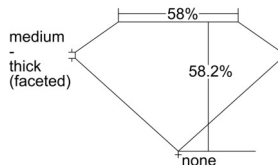

GIA®

FACSIMILE

GIA REPORT 3505667707

Verify this report at GIA.edu

GIA NATURAL DIAMOND DOSSIER®

October 16, 2024
GIA Report Number 3505667707
Shape and Cutting Style ..... Heart Brilliant
Measurements ..... 5.78 x 6.53 x 3.80 mm

GRADING RESULTS

Carat Weight ..... 0.86 carat
Color Grade ..... G
Clarity Grade VS2

ADDITIONAL GRADING INFORMATION

Polish ..... Excellent
Symmetry ..... Excellent
Fluorescence ..... None
Clarity Characteristics ..... Cloud, Feather
Inscription(s): GIA 3505667707

PROPORTIONS

Profile not to actual proportions

GRADING SCALES

GIA COLOR SCALE		GIA CLARITY SCALE			
COLORLESS	D	VERY VERY SLIGHTLY INCLUDED	FLAWLESS		
	E		INTERNALLY FLAWLESS		
	F	VERY SLIGHTLY INCLUDED	VVS₁		
	G		VVS₂		
	H		VS₁		
	NEAR COLORLESS	I	SLIGHTLY INCLUDED	VS₂	
		J		SI₁	
		FAINT	K	INCLUDED	SI₂
			L		I₁
			M		I₂
VERT LIGHT	N	INCLUDED	I₃		
	O				
	P				
	Q				
	R				
LIGHT	S				
	T				
	U				
	V				
	W				
X					
Y					
Z