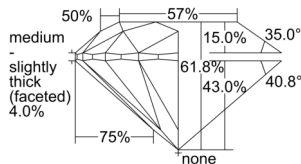

GIA®

FACSIMILE

GIA REPORT 3505672776

Verify this report at GIA.edu

GIA NATURAL DIAMOND DOSSIER®

October 17, 2024
GIA Report Number 3505672776
Shape and Cutting Style ..... Round Brilliant
Measurements ..... 4.49 - 4.52 x 2.79 mm

GRADING RESULTS

Carat Weight ..... 0.35 carat
Color Grade ..... E
Clarity Grade VS1
Cut Grade ..... Excellent

ADDITIONAL GRADING INFORMATION

Polish ..... Excellent
Symmetry ..... Excellent
Fluorescence ..... None
Clarity Characteristics ..... Crystal, Needle, Pinpoint
Inscription(s): GIA 3505672776

PROPORTIONS

Profile to actual proportions

GRADING SCALES

GIA COLOR SCALE	GIA CLARITY SCALE	GIA CUT SCALE	
D	FLAWLESS	EXCELLENT	
E	INTERNALLY FLAWLESS		
F		VVS₁	VERY GOOD
G	VVS₂		
H	VS₁	GOOD	
I	VS₂		
J	SI₁	FAIR	
K	SI₂		
L	I₁	POOR	
M			
N			
O	I₂		
P			
Q			
R	I₃		
S			
T			
U			
V			
W			
X			
Y			
Z