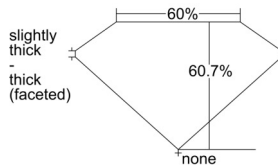

GIA®

FACSIMILE

GIA REPORT 3505675437

Verify this report at GIA.edu

GIA NATURAL DIAMOND DOSSIER®

October 17, 2024
GIA Report Number 3505675437
Shape and Cutting Style ..... Oval Brilliant
Measurements ..... 7.47 x 5.41 x 3.28 mm

GRADING RESULTS

Carat Weight ..... 0.87 carat
Color Grade I
Clarity Grade SI2

ADDITIONAL GRADING INFORMATION

Polish ..... Excellent
Symmetry ..... Excellent
Fluorescence ..... None
Clarity Characteristics ..... Crystal, Feather
Inscription(s): GIA 3505675437

PROPORTIONS

Profile not to actual proportions

GRADING SCALES

GIA COLOR SCALE		GIA CLARITY SCALE			
COLORLESS	D	VERY VERY SLIGHTLY INCLUDED	FLAWLESS		
	E		INTERNALLY FLAWLESS		
	F	VERY SLIGHTLY INCLUDED	VVS₁		
	G		VVS₂		
	H		VS₁		
	NEAR COLORLESS	I	SLIGHTLY INCLUDED	VS₂	
		J		SI₁	
		FAINT	K	INCLUDED	SI₂
			L		I₁
			M		I₂
VERT LIGHT	N	INCLUDED	I₃		
	O				
	P				
	Q				
	R				
LIGHT	S				
	T				
	U				
	V				
	W				
	X				
	Y				
	Z