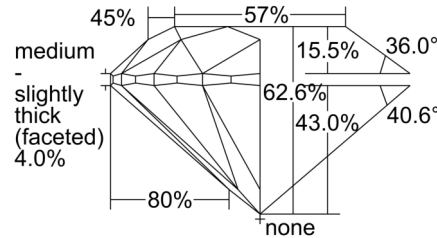

GIA NATURAL DIAMOND GRADING REPORT

October 17, 2024
 GIA Report Number 3505681047
 Shape and Cutting Style Round Brilliant
 Measurements 6.33 - 6.39 x 3.98 mm

GRADING RESULTS

Carat Weight 1.01 carat
 Color Grade H
 Clarity Grade VVS2
 Cut Grade Excellent

ADDITIONAL GRADING INFORMATION

Polish Excellent
 Symmetry Very Good
 Fluorescence None
 Inscription(s): GIA 3505681047
Comments: Additional pinpoints are not shown.

PROPORTIONS

Profile to actual proportions

CLARITY CHARACTERISTICS

KEY TO SYMBOLS*

- Pinpoint

* Red symbols denote internal characteristics (inclusions). Green or black symbols denote external characteristics (blemishes). Diagram is an approximate representation of the diamond, and symbols shown indicate type, position, and approximate size of clarity characteristics. All clarity characteristics may not be shown. Details of finish are not shown.