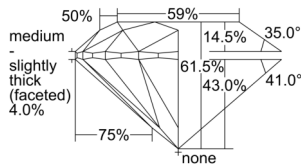

GIA®

FACSIMILE

GIA REPORT 3505708211

Verify this report at GIA.edu

GIA NATURAL DIAMOND DOSSIER®

October 22, 2024
GIA Report Number 3505708211
Shape and Cutting Style ..... Round Brilliant
Measurements ..... 4.30 - 4.32 x 2.65 mm

GRADING RESULTS

Carat Weight ..... 0.30 carat
Color Grade ..... F
Clarity Grade S11
Cut Grade ..... Excellent

ADDITIONAL GRADING INFORMATION

Polish ..... Excellent
Symmetry ..... Excellent
Fluorescence ..... None
Clarity Characteristics ..... Crystal
Inscription(s): GIA 3505708211

PROPORTIONS

Profile to actual proportions

GRADING SCALES

GIA COLOR SCALE

COLORED	D
	E
	F
	G
	H
	I
	J
NEAR COLORLESS	K
	L
Faint	M
	N
	O
	P
	Q
	R
	S
	T
	U
	V
	W
	X
	Y
Light	Z

GIA CLARITY SCALE

VERY VERY SLIGHTLY INCLUDED	FLAWLESS
	INTERNALLY FLAWLESS
VERY SLIGHTLY INCLUDED	VVS₁
	VVS₂
SLIGHTLY INCLUDED	VS₁
	VS₂
INCLUDED	SI₁
	SI₂
	I₁
	I₂
	I₃

GIA CUT SCALE

EXCELLENT
VERY GOOD
GOOD
FAIR
POOR