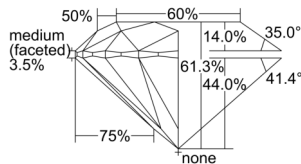

GIA®

FACSIMILE

GIA REPORT 3505755555

Verify this report at GIA.edu

GIA NATURAL DIAMOND DOSSIER®

November 11, 2024
GIA Report Number 3505755555
Shape and Cutting Style ..... Round Brilliant
Measurements ..... 3.48 - 3.50 x 2.14 mm

GRADING RESULTS

Carat Weight ..... 0.16 carat
Color Grade ..... F
Clarity Grade VVS1
Cut Grade ..... Excellent

ADDITIONAL GRADING INFORMATION

Polish ..... Excellent
Symmetry ..... Excellent
Fluorescence ..... Faint
Clarity Characteristics ..... Pinpoint
Inscription(s): GIA 3505755555

PROPORTIONS

Profile to actual proportions