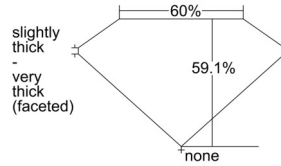

GIA®

FACSIMILE

GIA REPORT 3505755964

Verify this report at GIA.edu

GIA NATURAL DIAMOND DOSSIER®

October 29, 2024
GIA Report Number 3505755964
Shape and Cutting Style ..... Heart Brilliant
Measurements ..... 4.40 x 5.11 x 3.02 mm

GRADING RESULTS

Carat Weight ..... 0.40 carat
Color Grade ..... F
Clarity Grade VS2

ADDITIONAL GRADING INFORMATION

Polish ..... Excellent
Symmetry ..... Excellent
Fluorescence ..... None
Clarity Characteristics ..... Crystal, Cloud, Needle
Inscription(s): GIA 3505755964

PROPORTIONS

Profile not to actual proportions

GRADING SCALES

GIA COLOR SCALE		GIA CLARITY SCALE	
COLORLESS	D	VERY VERY SLIGHTLY INCLUDED	FLAWLESS
	E		INTERNALLY FLAWLESS
	F		VVS₁
	G		VVS₂
	H		VS₁
	I		VS₂
	J		SI₁
	K		SI₂
	L		I₁
	M		I₂
NEAR COLORLESS	N	SLIGHTLY INCLUDED	I₃
	O		
	P		
	Q		
FAINT	R		
	S		
	T		
	U		
VERY LIGHT	V		
	W		
	X		
	Y		
LIGHT	Z