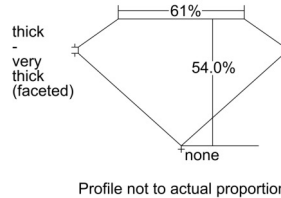

GIA®

FACSIMILE

GIA REPORT 3505761009

Verify this report at GIA.edu

GIA NATURAL DIAMOND DOSSIER®

November 11, 2024
GIA Report Number 3505761009
Shape and Cutting Style ..... Heart Brilliant
Measurements ..... 5.10 x 5.49 x 2.96 mm

GRADING RESULTS

Carat Weight ..... 0.50 carat
Color Grade ..... D
Clarity Grade SI1

ADDITIONAL GRADING INFORMATION

Polish ..... Very Good
Symmetry ..... Very Good
Fluorescence ..... None
Clarity Characteristics ..... Feather, Crystal
Inscription(s): GIA 3505761009

PROPORTIONS

Profile not to actual proportions

GRADING SCALES

GIA COLOR SCALE		GIA CLARITY SCALE			
COLORLESS	D	VERY VERY SLIGHTLY INCLUDED	FLAWLESS		
	E		INTERNALLY FLAWLESS		
	F	VERY SLIGHTLY INCLUDED	VVS₁		
	G		VVS₂		
	H		VS₁		
	NEAR COLORLESS	I	SLIGHTLY INCLUDED	VS₂	
		J		SI₁	
		FAINT	K	INCLUDED	SI₂
			L		I₁
			M		I₂
VERT LIGHT	N	LIGHT	I₃		
	O				
	P				
	Q				
	R