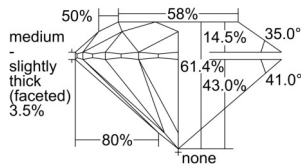

GIA®

FACSIMILE

GIA REPORT 3505774913

Verify this report at GIA.edu

GIA NATURAL DIAMOND DOSSIER®

November 05, 2024
GIA Report Number 3505774913
Shape and Cutting Style ..... Round Brilliant
Measurements ..... 5.71 - 5.75 x 3.52 mm

GRADING RESULTS

Carat Weight ..... 0.71 carat
Color Grade ..... D
Clarity Grade VS2
Cut Grade ..... Excellent

ADDITIONAL GRADING INFORMATION

Polish ..... Excellent
Symmetry ..... Excellent
Fluorescence ..... Faint
Clarity Characteristics ..... Cloud, Crystal, Feather
Inscription(s): GIA 3505774913

PROPORTIONS

Profile to actual proportions

GRADING SCALES

GIA COLOR SCALE	GIA CLARITY SCALE	GIA CUT SCALE	
D	FLAWLESS	EXCELLENT	
E	INTERNALLY FLAWLESS		
F		VVS₁	VERY GOOD
G	VVS₂		
H	VS₁	GOOD	
I	VS₂		
J	SI₁	FAIR	
K	SI₂		
L	I₁	POOR	
M	I₂		
N	I₃		
O			
P			
Q			
R			
S			
T			
U			
V			
W			
X			
Y			
Z