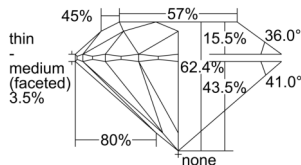

GIA®

FACSIMILE

GIA REPORT 3505775136

Verify this report at GIA.edu

GIA NATURAL DIAMOND DOSSIER®

November 06, 2024
GIA Report Number 3505775136
Shape and Cutting Style ..... Round Brilliant
Measurements ..... 4.71 - 4.73 x 2.94 mm

GRADING RESULTS

Carat Weight ..... 0.40 carat
Color Grade ..... F
Clarity Grade VS1
Cut Grade ..... Excellent

ADDITIONAL GRADING INFORMATION

Polish ..... Excellent
Symmetry ..... Excellent
Fluorescence ..... Medium Blue
Clarity Characteristics ..... Crystal, Cloud, Pinpoint
Inscription(s): GIA 3505775136

PROPORTIONS

Profile to actual proportions

GRADING SCALES

GIA COLOR SCALE	GIA CLARITY SCALE	GIA CUT SCALE	
D	FLAWLESS	EXCELLENT	
E	INTERNALLY FLAWLESS		
F		VVS₁	VERY GOOD
G	VVS₂		
H	VS₁	GOOD	
I	VS₂		
J	SI₁	FAIR	
K	SI₂		
L	I₁	POOR	
M	I₂		
N	I₃		
O			
P			
Q			
R			
S			
T			
U			
V			
W			
X			
Y			
Z