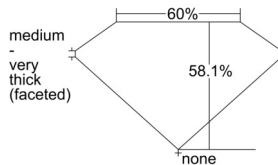

GIA®

FACSIMILE

GIA REPORT 3505780541

Verify this report at GIA.edu

GIA NATURAL DIAMOND DOSSIER®

October 29, 2024
GIA Report Number 3505780541
Shape and Cutting Style ..... Heart Brilliant
Measurements ..... 4.75 x 5.40 x 3.14 mm

GRADING RESULTS

Carat Weight ..... 0.50 carat
Color Grade ..... G
Clarity Grade VS1

ADDITIONAL GRADING INFORMATION

Polish ..... Excellent
Symmetry ..... Very Good
Fluorescence ..... None
Clarity Characteristics..... Crystal, Feather, Cloud
Inscription(s): GIA 3505780541

PROPORTIONS

Profile not to actual proportions

GRADING SCALES

GIA COLOR SCALE		GIA CLARITY SCALE			
COLORLESS	D	VERY VERY SLIGHTLY INCLUDED	FLAWLESS		
	E		INTERNALLY FLAWLESS		
	F	VERY SLIGHTLY INCLUDED	VVS₁		
	G		VVS₂		
	H		VS₁		
	NEAR COLORLESS	I	SLIGHTLY INCLUDED	VS₂	
		J		SI₁	
		FAINT	K	INCLUDED	SI₂
			L		I₁
			M		I₂
VERT LIGHT	N	LIGHT	I₃		
	O				
	P				
	Q				
	R