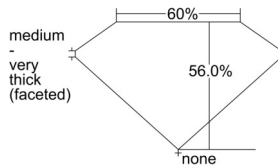

GIA®

FACSIMILE

GIA REPORT 3505786003

Verify this report at GIA.edu

GIA NATURAL DIAMOND DOSSIER®

November 07, 2024
GIA Report Number 3505786003
Shape and Cutting Style ..... Heart Brilliant
Measurements ..... 5.99 x 6.87 x 3.85 mm

GRADING RESULTS

Carat Weight ..... 0.92 carat
Color Grade I
Clarity Grade VVS1

ADDITIONAL GRADING INFORMATION

Polish ..... Excellent
Symmetry ..... Excellent
Fluorescence ..... None
Clarity Characteristics ..... Feather
Inscription(s): GIA 3505786003

PROPORTIONS

Profile not to actual proportions

GRADING SCALES

GIA COLOR SCALE		GIA CLARITY SCALE			
COLORLESS	D	VERY VERY SLIGHTLY INCLUDED	FLAWLESS		
	E		INTERNALLY FLAWLESS		
	F	VERY SLIGHTLY INCLUDED	VVS₁		
	G		VVS₂		
	H		VS₁		
	NEAR COLORLESS	I	SLIGHTLY INCLUDED	VS₂	
		J		SI₁	
		FAINT	K	INCLUDED	SI₂
			L		I₁
			M		I₂
VERT LIGHT	N	LIGHT	I₃		
	O				
	P				
	Q				
	R				
	S