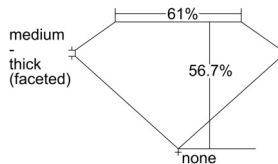

GIA®

FACSIMILE

GIA REPORT 3505787736

Verify this report at GIA.edu

GIA NATURAL DIAMOND DOSSIER®

November 07, 2024
GIA Report Number 3505787736
Shape and Cutting Style ..... Heart Brilliant
Measurements ..... 5.93 x 6.75 x 3.83 mm

GRADING RESULTS

Carat Weight ..... 0.90 carat
Color Grade ..... G
Clarity Grade VS1

ADDITIONAL GRADING INFORMATION

Polish ..... Excellent
Symmetry ..... Excellent
Fluorescence ..... None
Clarity Characteristics ..... Feather, Cloud
Inscription(s): GIA 3505787736

PROPORTIONS

Profile not to actual proportions

GRADING SCALES

GIA COLOR SCALE		GIA CLARITY SCALE	
COLORLESS	D	VERY VERY SLIGHTLY INCLUDED	FLAWLESS
	E		INTERNALLY FLAWLESS
	F		VVS₁
	G		VVS₂
	H		VS₁
	I		VS₂
	J		SI₁
	K		SI₂
	L		I₁
	M		I₂
NEAR COLORLESS	N	SLIGHTLY INCLUDED	I₃
	O		
	P		
	Q		
FAINT	R		
	S		
	T		
	U		
VERY LIGHT	V		
	W		
	X		
	Y		
LIGHT	Z