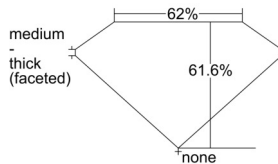

GIA®

FACSIMILE

GIA REPORT 3505788192

Verify this report at GIA.edu

GIA NATURAL DIAMOND DOSSIER®

November 08, 2024
GIA Report Number 3505788192
Shape and Cutting Style ..... Pear Brilliant
Measurements ..... 6.11 x 3.80 x 2.34 mm

GRADING RESULTS

Carat Weight ..... 0.32 carat
Color Grade ..... F
Clarity Grade VS1

ADDITIONAL GRADING INFORMATION

Polish ..... Excellent
Symmetry ..... Excellent
Fluorescence ..... None
Clarity Characteristics ..... Crystal
Inscription(s): GIA 3505788192

PROPORTIONS

Profile not to actual proportions

GRADING SCALES

GIA COLOR SCALE		GIA CLARITY SCALE			
COLORLESS	D	VERY VERY SLIGHTLY INCLUDED	FLAWLESS		
	E		INTERNALLY FLAWLESS		
	F		VVS₁		
	NEAR COLORLESS	G	VERY SLIGHTLY INCLUDED	VVS₂	
		H		VS₁	
		FAINT	I	SLIGHTLY INCLUDED	VS₂
			J		SI₁
	K		SI₂		
	LIGHT		L	INCLUDED	I₁
			M		I₂
N			I₃		
O					
P					
Q					
R