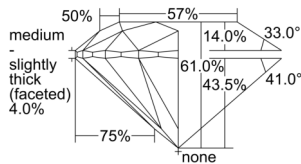

GIA®

FACSIMILE

GIA REPORT 3505792318

Verify this report at GIA.edu

GIA NATURAL DIAMOND DOSSIER®

November 05, 2024
GIA Report Number 3505792318
Shape and Cutting Style ..... Round Brilliant
Measurements ..... 5.70 - 5.74 x 3.49 mm

GRADING RESULTS

Carat Weight ..... 0.70 carat
Color Grade ..... D
Clarity Grade VS2
Cut Grade ..... Excellent

ADDITIONAL GRADING INFORMATION

Polish ..... Excellent
Symmetry ..... Excellent
Fluorescence ..... None
Clarity Characteristics ..... Crystal, Cloud, Feather
Inscription(s): GIA 3505792318

PROPORTIONS

Profile to actual proportions

GRADING SCALES

GIA COLOR SCALE	GIA CLARITY SCALE	GIA CUT SCALE	
D	FLAWLESS	EXCELLENT	
E	INTERNALLY FLAWLESS		
F		VVS₁	VERY GOOD
G	VVS₂		
H	VS₁	GOOD	
I	VS₂		
J	SI₁	FAIR	
K	SI₂		
L	I₁	POOR	
M			
N			
O	I₂		
P			
Q			
R	I₃		
S			
T			
U			
V			
W			
X			
Y			
Z