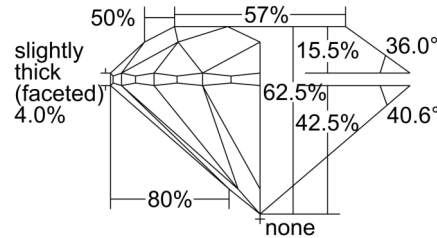

GIA REPORT
3505795533

Verify this report at GIA.edu

FACSIMILE

This is a digital representation of the original GIA Report. This representation might not be accepted in lieu of the original GIA Report in certain circumstances. The original GIA Report includes certain security features which are not reproducible on this facsimile.

GIA NATURAL DIAMOND GRADING REPORT

November 05, 2024
GIA Report Number 3505795533
Shape and Cutting Style ..... Round Brilliant
Measurements ..... 7.01 - 7.03 x 4.38 mm

GRADING RESULTS

Carat Weight ..... 1.35 carat
Color Grade ..... D
Clarity Grade VVS1
Cut Grade ..... Excellent

ADDITIONAL GRADING INFORMATION

Polish ..... Excellent
Symmetry ..... Excellent
Fluorescence ..... None
Inscription(s): GIA 3505795533
Comments: Additional clouds are not shown.

PROPORTIONS

Profile to actual proportions