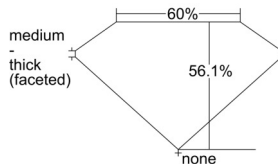

GIA®

FACSIMILE

GIA REPORT 3505799690

Verify this report at GIA.edu

GIA NATURAL DIAMOND DOSSIER®

November 06, 2024
GIA Report Number 3505799690
Shape and Cutting Style ..... Heart Brilliant
Measurements ..... 4.52 x 5.19 x 2.91 mm

GRADING RESULTS

Carat Weight ..... 0.40 carat
Color Grade ..... D
Clarity Grade VS1

ADDITIONAL GRADING INFORMATION

Polish ..... Excellent
Symmetry ..... Very Good
Fluorescence ..... Medium Blue
Clarity Characteristics ..... Cloud
Inscription(s): GIA 3505799690

PROPORTIONS

Profile not to actual proportions

GRADING SCALES

GIA COLOR SCALE		GIA CLARITY SCALE			
COLORLESS	D	VERY VERY SLIGHTLY INCLUDED	FLAWLESS		
	E		INTERNALLY FLAWLESS		
	F	VERY SLIGHTLY INCLUDED	VVS₁		
	G		VVS₂		
	H		VS₁		
	NEAR COLORLESS	I	SLIGHTLY INCLUDED	VS₂	
		J		SI₁	
		FAINT	K	INCLUDED	SI₂
			L		I₁
			M		I₂
VERT LIGHT	N	LIGHT	I₃		
	O				
	P				
	Q				
	R