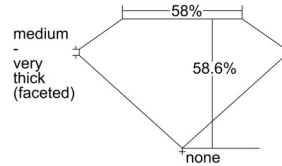

GIA®

FACSIMILE

GIA REPORT 3505831405

Verify this report at GIA.edu

GIA NATURAL DIAMOND DOSSIER®

November 11, 2024
GIA Report Number 3505831405
Shape and Cutting Style ..... Heart Brilliant
Measurements ..... 4.54 x 5.20 x 3.05 mm

GRADING RESULTS

Carat Weight ..... 0.42 carat
Color Grade ..... D
Clarity Grade VS1

ADDITIONAL GRADING INFORMATION

Polish ..... Excellent
Symmetry ..... Excellent
Fluorescence ..... Faint
Clarity Characteristics ..... Cloud, Needle, Pinpoint
Inscription(s): GIA 3505831405

PROPORTIONS

Profile not to actual proportions

GRADING SCALES

GIA COLOR SCALE		GIA CLARITY SCALE			
COLORLESS	D	VERY VERY SLIGHTLY INCLUDED	FLAWLESS		
	E		INTERNALLY FLAWLESS		
	F	VERY SLIGHTLY INCLUDED	VS₁		
	G		VS₂		
	H		VS₁		
	NEAR COLORLESS	I	SLIGHTLY INCLUDED	VS₂	
		J		SI₁	
		FAINT	K	INCLUDED	SI₂
			L		I₁
			M		I₂
VERT LIGHT	N	LIGHT	I₃		
	O				
	P				
	Q				
	R