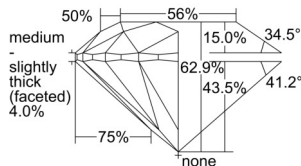

GIA®

FACSIMILE

GIA REPORT 3505859043

Verify this report at GIA.edu

GIA NATURAL DIAMOND DOSSIER®

November 13, 2024
GIA Report Number 3505859043
Shape and Cutting Style ..... Round Brilliant
Measurements ..... 3.76 - 3.79 x 2.38 mm

GRADING RESULTS

Carat Weight ..... 0.21 carat
Color Grade ..... D
Clarity Grade VS1
Cut Grade ..... Excellent

ADDITIONAL GRADING INFORMATION

Polish ..... Excellent
Symmetry ..... Very Good
Fluorescence ..... None
Clarity Characteristics ..... Crystal, Needle, Pinpoint
Inscription(s): GIA 3505859043

PROPORTIONS

Profile to actual proportions

GRADING SCALES

GIA COLOR SCALE	GIA CLARITY SCALE	GIA CUT SCALE	
D	FLAWLESS	EXCELLENT	
E	INTERNALLY FLAWLESS		
F		VVS₁	VERY GOOD
G	VVS₂		
H	VS₁	GOOD	
I	VS₂		
J	SI₁	FAIR	
K	SI₂		
L	I₁	POOR	
M			
N			
O	I₂		
P			
Q			
R	I₃		
S			
T			
U			
V			
W			
X			
Y			
Z