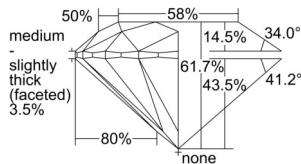

GIA®

FACSIMILE

GIA REPORT 3505897616

Verify this report at GIA.edu

GIA NATURAL DIAMOND DOSSIER®

November 25, 2024
GIA Report Number 3505897616
Shape and Cutting Style ..... Round Brilliant
Measurements ..... 4.31 - 4.33 x 2.67 mm

GRADING RESULTS

Carat Weight ..... 0.30 carat
Color Grade ..... H
Clarity Grade S11
Cut Grade ..... Excellent

ADDITIONAL GRADING INFORMATION

Polish ..... Excellent
Symmetry ..... Excellent
Fluorescence ..... None
Clarity Characteristics ..... Crystal, Feather, Cloud
Inscription(s): GIA 3505897616

PROPORTIONS

Profile to actual proportions

GRADING SCALES

GIA COLOR SCALE	GIA CLARITY SCALE	GIA CUT SCALE	
D	FLAWLESS	EXCELLENT	
E	INTERNALLY FLAWLESS		
F		VVS₁	VERY GOOD
G	VVS₂		
H	VS₁	GOOD	
I	VS₂		
J	S1₁	FAIR	
K	S1₂		
L	I₁	POOR	
M	I₂		
N	I₃		
O			
P			
Q			
R			
S			
T			
U			
V			
W			
X			
Y			
Z