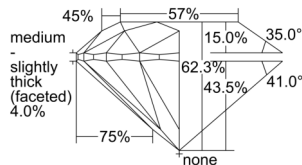

GIA®

FACSIMILE

GIA REPORT 3505914696

Verify this report at GIA.edu

GIA NATURAL DIAMOND DOSSIER®

November 29, 2024
GIA Report Number 3505914696
Shape and Cutting Style ..... Round Brilliant
Measurements ..... 4.73 - 4.76 x 2.96 mm

GRADING RESULTS

Carat Weight ..... 0.41 carat
Color Grade ..... J
Clarity Grade VVS2
Cut Grade ..... Excellent

ADDITIONAL GRADING INFORMATION

Polish ..... Excellent
Symmetry ..... Excellent
Fluorescence ..... Faint
Clarity Characteristics ..... Cloud, Pinpoint, Feather
Inscription(s): GIA 3505914696

PROPORTIONS

Profile to actual proportions

GRADING SCALES

GIA COLOR SCALE	GIA CLARITY SCALE	GIA CUT SCALE	
D	FLAWLESS	EXCELLENT	
E	INTERNALLY FLAWLESS		
F		VVS₁	VERY GOOD
G	VVS₂		
H	VS₁	GOOD	
I	VS₂		
J	SI₁	FAIR	
K	SI₂		
L	I₁	POOR	
M	I₂		
N	I₃		
O			
P			
Q			
R			
S			
T			
U			
V			
W			
X			
Y			
Z