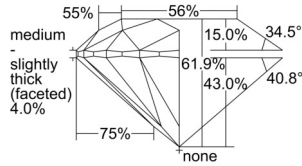

GIA®

FACSIMILE

GIA REPORT 3505928527

Verify this report at GIA.edu

GIA NATURAL DIAMOND DOSSIER®

December 03, 2024
GIA Report Number 3505928527
Shape and Cutting Style ..... Round Brilliant
Measurements ..... 5.47 - 5.51 x 3.40 mm

GRADING RESULTS

Carat Weight ..... 0.63 carat
Color Grade ..... G
Clarity Grade VS2
Cut Grade ..... Excellent

ADDITIONAL GRADING INFORMATION

Polish ..... Excellent
Symmetry ..... Excellent
Fluorescence ..... None
Clarity Characteristics ..... Crystal, Cloud
Inscription(s): GIA 3505928527

PROPORTIONS

Profile to actual proportions

GRADING SCALES

GIA COLOR SCALE	GIA CLARITY SCALE	GIA CUT SCALE	
D	FLAWLESS	EXCELLENT	
E	INTERNALLY FLAWLESS		
F		VVS₁	VERY GOOD
G	VVS₂		
H	VS₁	GOOD	
I	VS₂		
J	SI₁	FAIR	
K	SI₂		
L	I₁	POOR	
M	I₂		
N	I₃		
O			
P			
Q			
R			
S			
T			
U			
V			
W			
X			
Y			
Z