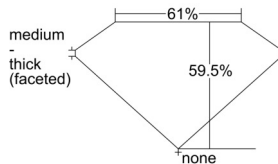

GIA®

FACSIMILE

GIA REPORT 3505937678

Verify this report at GIA.edu

GIA NATURAL DIAMOND DOSSIER®

December 04, 2024
GIA Report Number 3505937678
Shape and Cutting Style ..... Pear Brilliant
Measurements ..... 6.03 x 3.79 x 2.25 mm

GRADING RESULTS

Carat Weight ..... 0.31 carat
Color Grade ..... D
Clarity Grade SI1

ADDITIONAL GRADING INFORMATION

Polish ..... Excellent
Symmetry ..... Excellent
Fluorescence ..... None
Clarity Characteristics ..... Crystal
Inscription(s): GIA 3505937678

PROPORTIONS

Profile not to actual proportions

GRADING SCALES

GIA COLOR SCALE		GIA CLARITY SCALE			
COLORLESS	D	VERY VERY SLIGHTLY INCLUDED	FLAWLESS		
	E		INTERNALLY FLAWLESS		
	F		VVS₁		
	NEAR COLORLESS	G	VERY SLIGHTLY INCLUDED	VVS₂	
		H		VS₁	
		FANT	I	SLIGHTLY INCLUDED	VS₂
			J		SI₁
	LIGHT	K	INCLUDED	SI₂	
		L		I₁	
		M		I₂	
N		NOT GRADED	I₃		
O					
P					
Q					
R					
S					
T					
U					
V					
W					
X					
Y					
Z