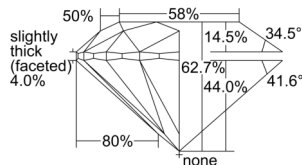

GIA®

FACSIMILE

GIA REPORT 3505948130

Verify this report at GIA.edu

GIA NATURAL DIAMOND DOSSIER®

December 06, 2024
GIA Report Number 3505948130
Shape and Cutting Style ..... Round Brilliant
Measurements ..... 5.04 - 5.06 x 3.17 mm

GRADING RESULTS

Carat Weight ..... 0.50 carat
Color Grade I
Clarity Grade VS2
Cut Grade ..... Excellent

ADDITIONAL GRADING INFORMATION

Polish ..... Excellent
Symmetry ..... Excellent
Fluorescence ..... None
Clarity Characteristics ..... Crystal, Cloud
Inscription(s): GIA 3505948130

PROPORTIONS

Profile to actual proportions

GRADING SCALES

GIA COLOR SCALE	GIA CLARITY SCALE	GIA CUT SCALE	
D	FLAWLESS	EXCELLENT	
E	INTERNALLY FLAWLESS		
F		VVS₁	VERY GOOD
G	VVS₂		
H	VS₁	GOOD	
I	VS₂		
J	SI₁	FAIR	
K	SI₂		
L	I₁	POOR	
M	I₂		
N	I₃		
O			
P			
Q			
R			
S			
T			
U			
V			
W			
X			
Y			
Z