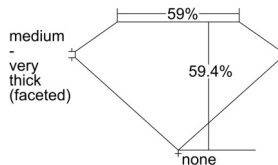

GIA®

FACSIMILE

GIA REPORT 3505948611

Verify this report at GIA.edu

GIA NATURAL DIAMOND DOSSIER®

December 06, 2024
GIA Report Number 3505948611
Shape and Cutting Style ..... Heart Brilliant
Measurements ..... 4.07 x 4.58 x 2.72 mm

GRADING RESULTS

Carat Weight ..... 0.30 carat
Color Grade ..... D
Clarity Grade VVS1

ADDITIONAL GRADING INFORMATION

Polish ..... Excellent
Symmetry ..... Excellent
Fluorescence ..... None
Clarity Characteristics. Cavity, Feather, Manufacturing Remnant,
Surface Graining

Inscription(s): GIA 3505948611

PROPORTIONS

Profile not to actual proportions

GRADING SCALES

GIA COLOR SCALE		GIA CLARITY SCALE		
NEAR COLORLESS	D	VERY VERY SLIGHTLY INCLUDED	FLAWLESS	
	E		INTERNALLY FLAWLESS	
	F	VERY SLIGHTLY INCLUDED	VVS₁	
	G		VVS₂	
	H		VS₁	
	FAINT	I	SLIGHTLY INCLUDED	VS₂
		J		SI₁
		K	INCLUDED	SI₂
		L		I₁
		M		I₂
LIGHT		N		I₃
		O		
		P		
	Q			
	R			
	S